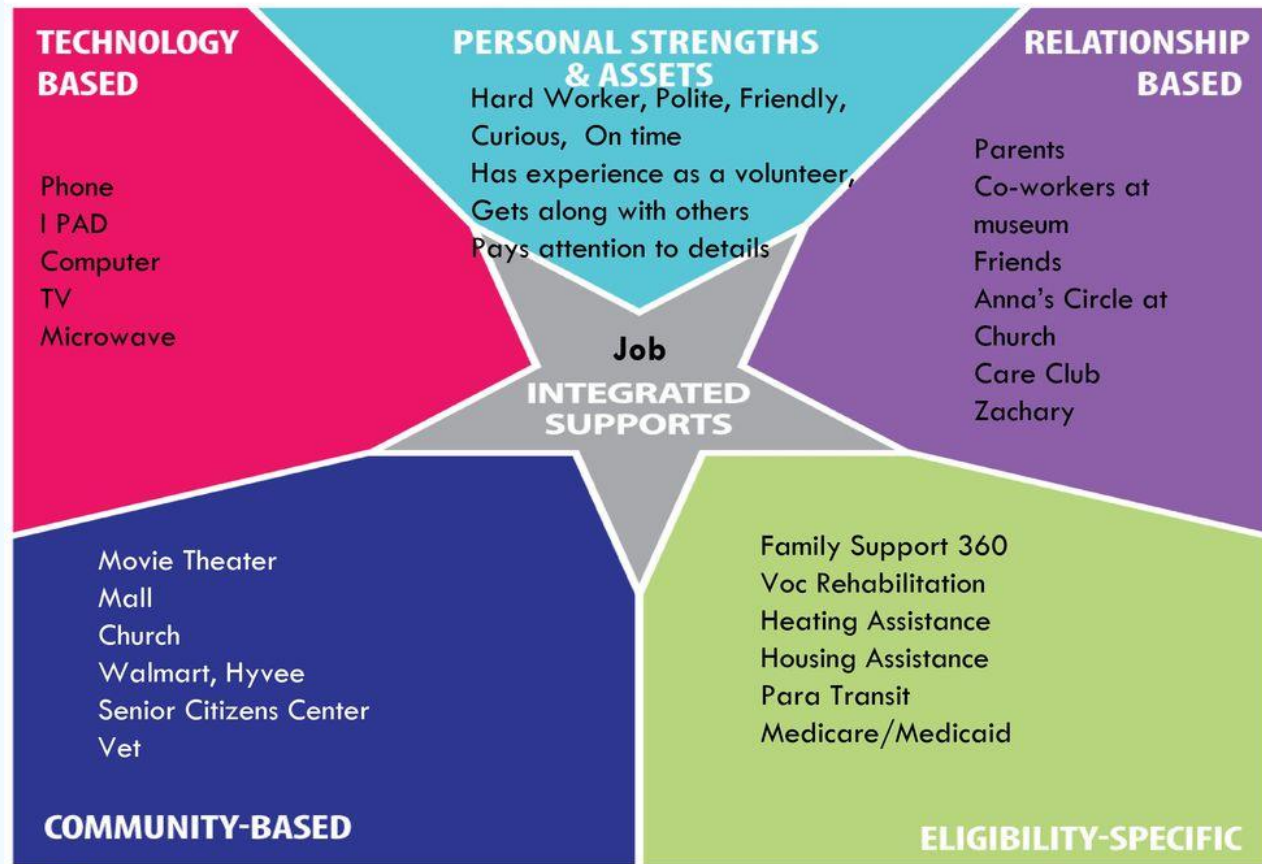

Using the Support Star

www.lifecoursetools.com

Using the Support Star for Employment

K.C.'s Integrated Supports Star

www.lifecoursetools.com

To Contact Us

www.tnstep.info

Toll Free: (800) 280-STEP