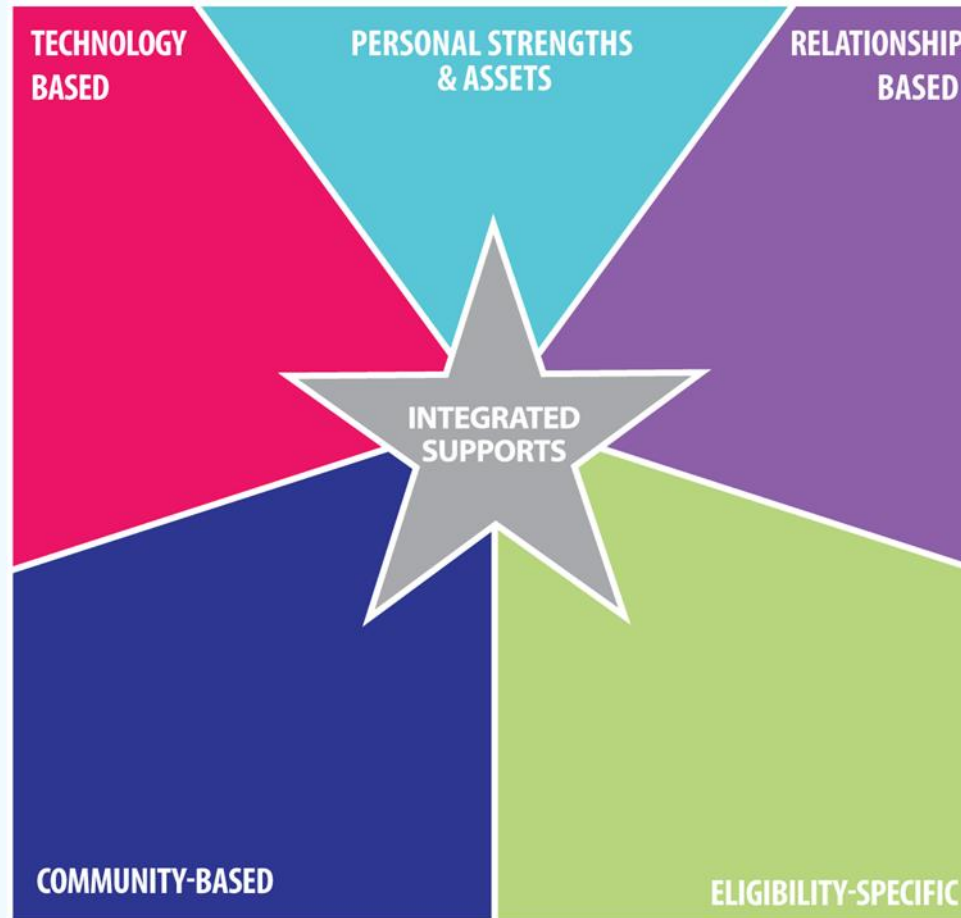

Using the Support Star

www.lifecoursetools.com

Using the Support Star for Employment

K.C.'s Integrated Supports Star

www.lifecoursetools.com

To Contact Us

www.tnstep.info

Toll Free: (800) 280-STEP